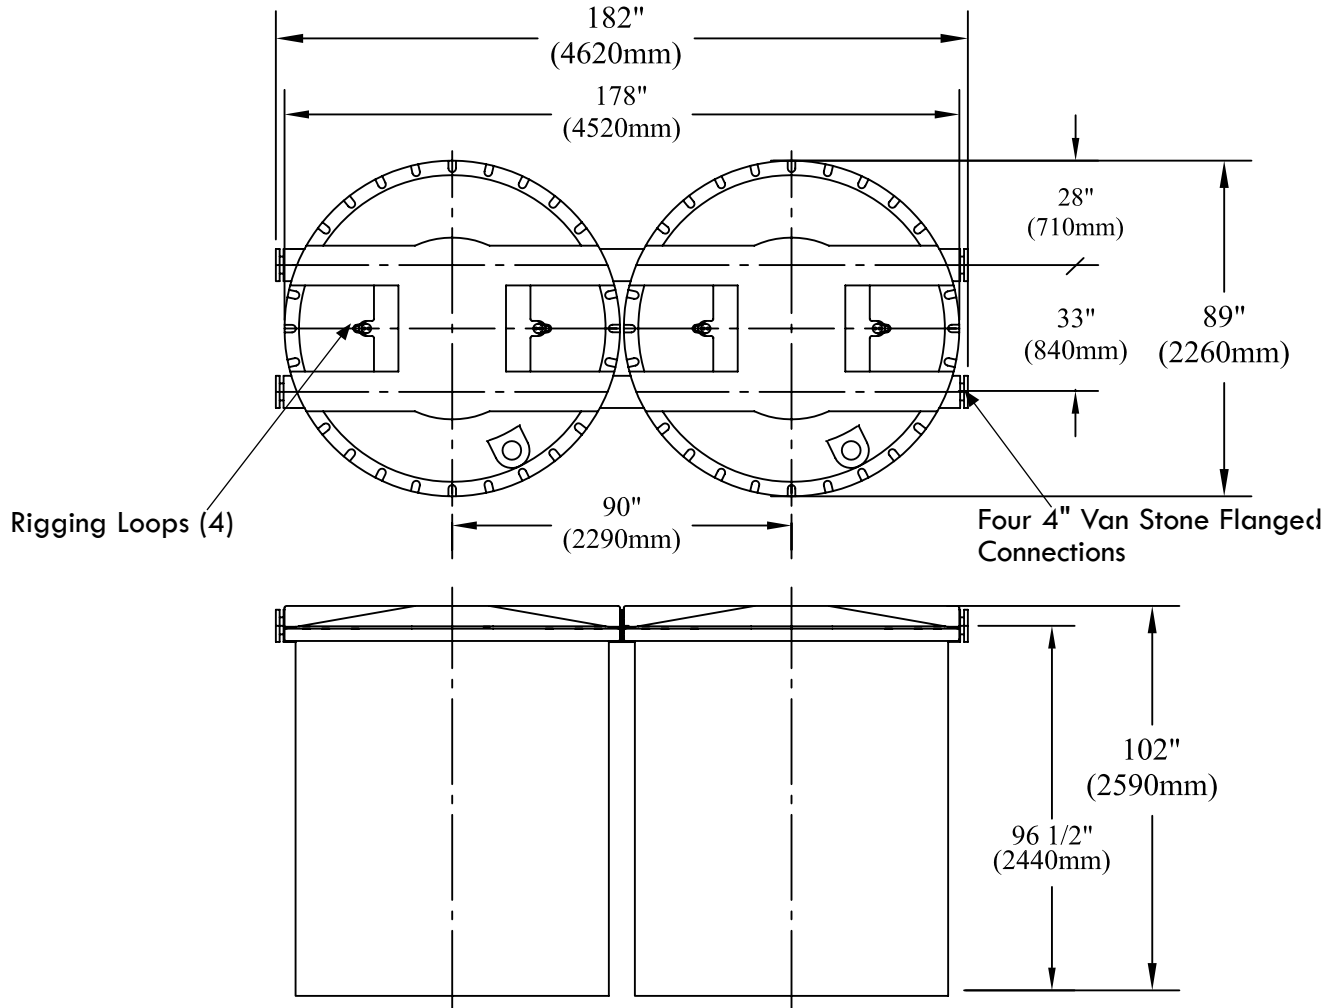

# IceBank®

THERMAL ENERGY STORAGE

**DRAWING**  
 Model 1320C4F  
 December 2007  
 CS-85

CALMAC Manufacturing Corp. 3-00 Banta Place Fair Lawn, NJ 07410 Tel (201) 797-1511 www.Calmac.com

**NOTE:**  
 With each unit two 4" butterfly valves for field installation are:

- Included
- By Others

Allow 36" (900mm) overhead clearance for service.

**NOTE:** Overall length  $\pm 1"$ , Tolerance for all other dimensions is  $\pm 1/2"$  (12.5 mm)