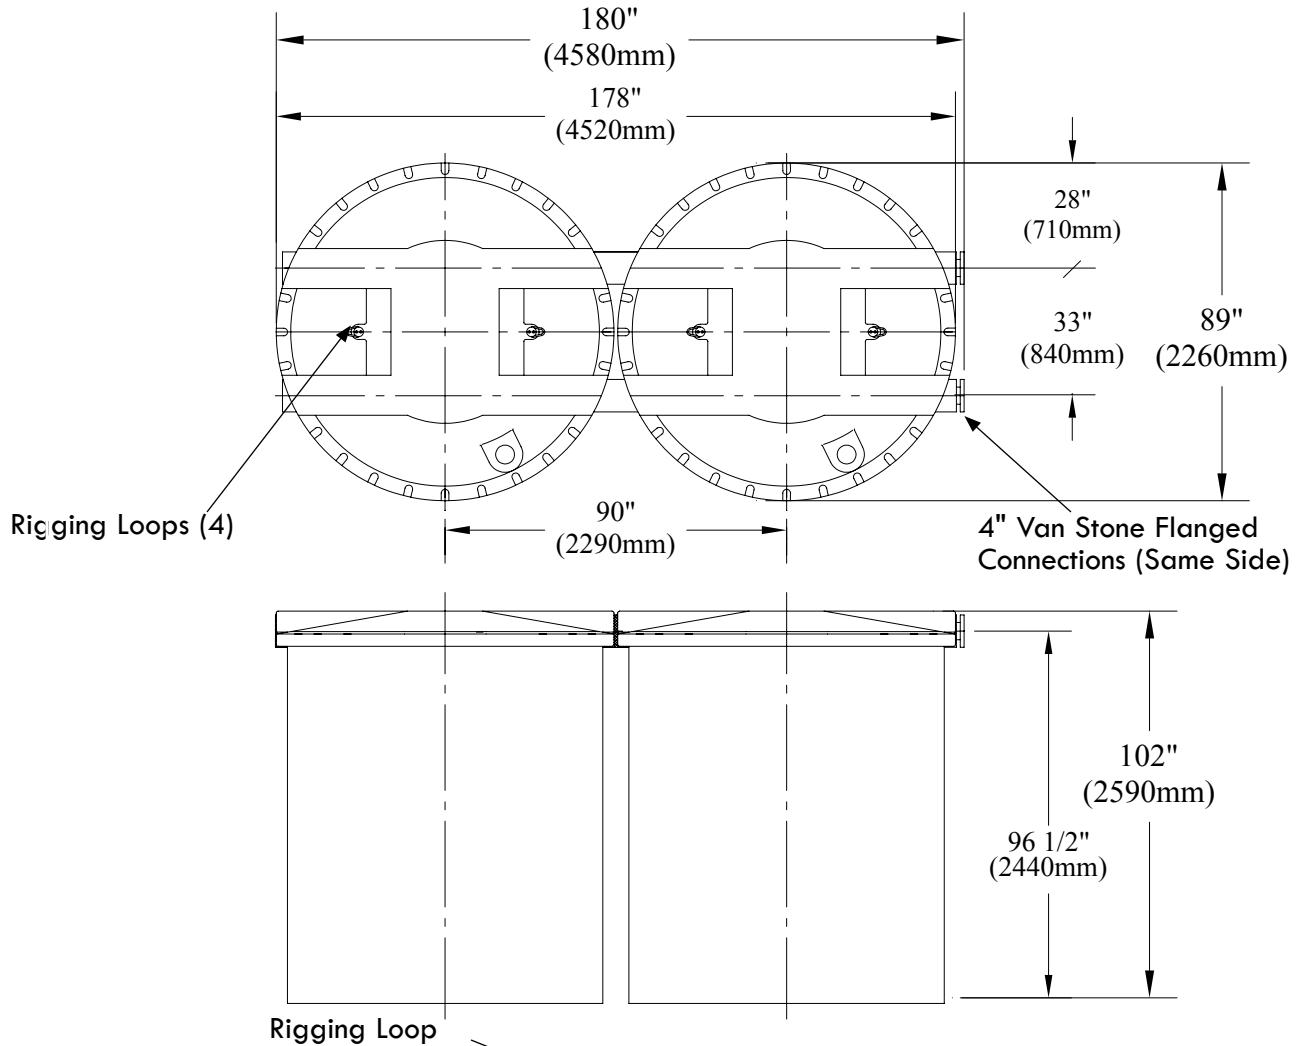

IceBank®

THERMAL ENERGY STORAGE

DRAWING
 Model 1320CSF
 August 2007
 CS-53

CALMAC Manufacturing Corp. 3-00 Banta Place Fair Lawn, NJ 07410 Tel (201) 797-1511 www.Calmac.com

NOTE:
 With each unit two 4" butterfly valves for field installation are:

- Included
- By Others

Allow 36" overhead clearance for service.

NOTE: Overall length $\pm 1"$, Tolerance for all other dimensions is $\pm 1/2"$ (12.5 mm)