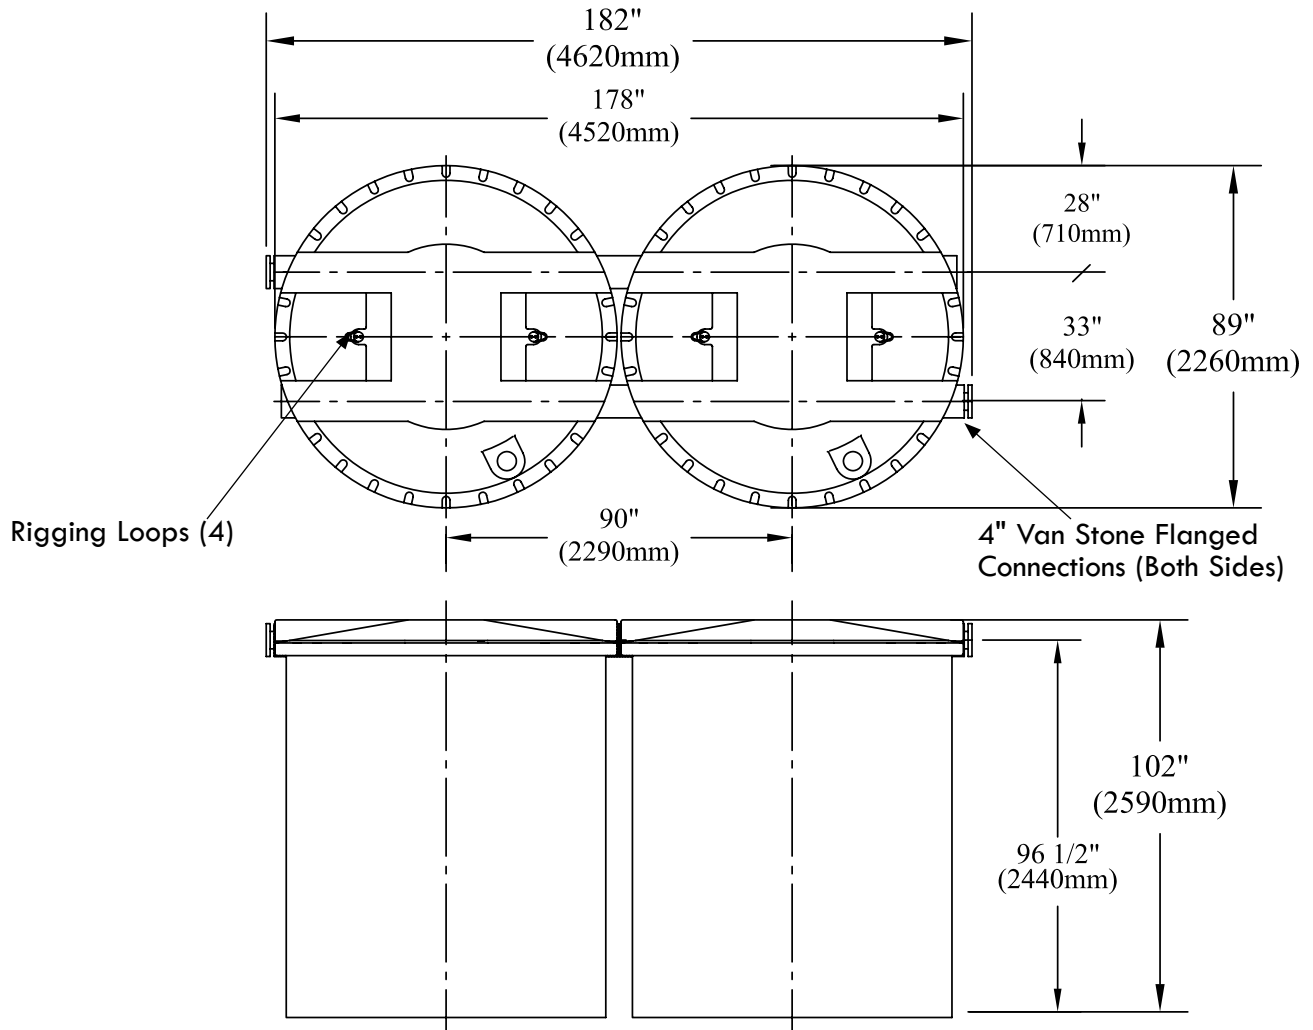

IceBank®

THERMAL ENERGY STORAGE

DRAWING

Model 1320CRF

December 2007

CS-51

CALMAC Manufacturing Corp. 3-00 Banta Place Fair Lawn, NJ 07410 Tel (201) 797-1511 www.Calmac.com

NOTE:
With each unit two 4" butterfly valves for field installation are:

- Included
- By Others

Allow 36" (900mm) overhead clearance for service.

NOTE: Overall length $\pm 1"$, Tolerance for all other dimensions is $\pm 1/2"$ (12.5 mm)