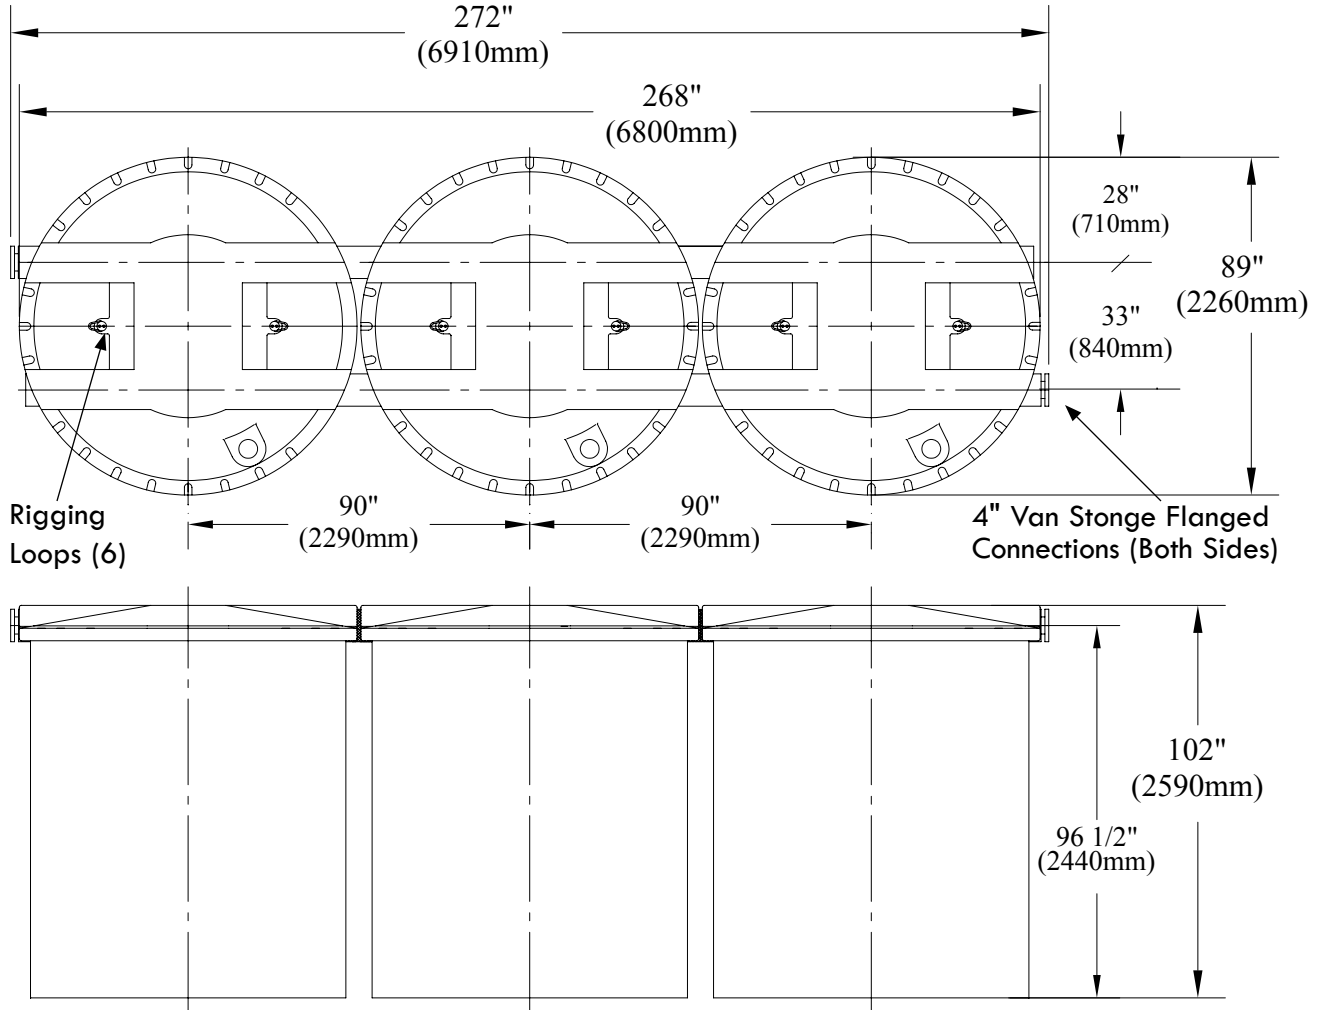

IceBank®

THERMAL ENERGY STORAGE

DRAWING

Model 1500CRF

August 2007

CS-50

CALMAC Manufacturing Corp. 3-00 Banta Place Fair Lawn, NJ 07410 Tel (201) 797-1511 www.Calmac.com

NOTE:

With each unit two 4" butterfly valves for field installation are:

- ☐ Included
- ☐ By Others